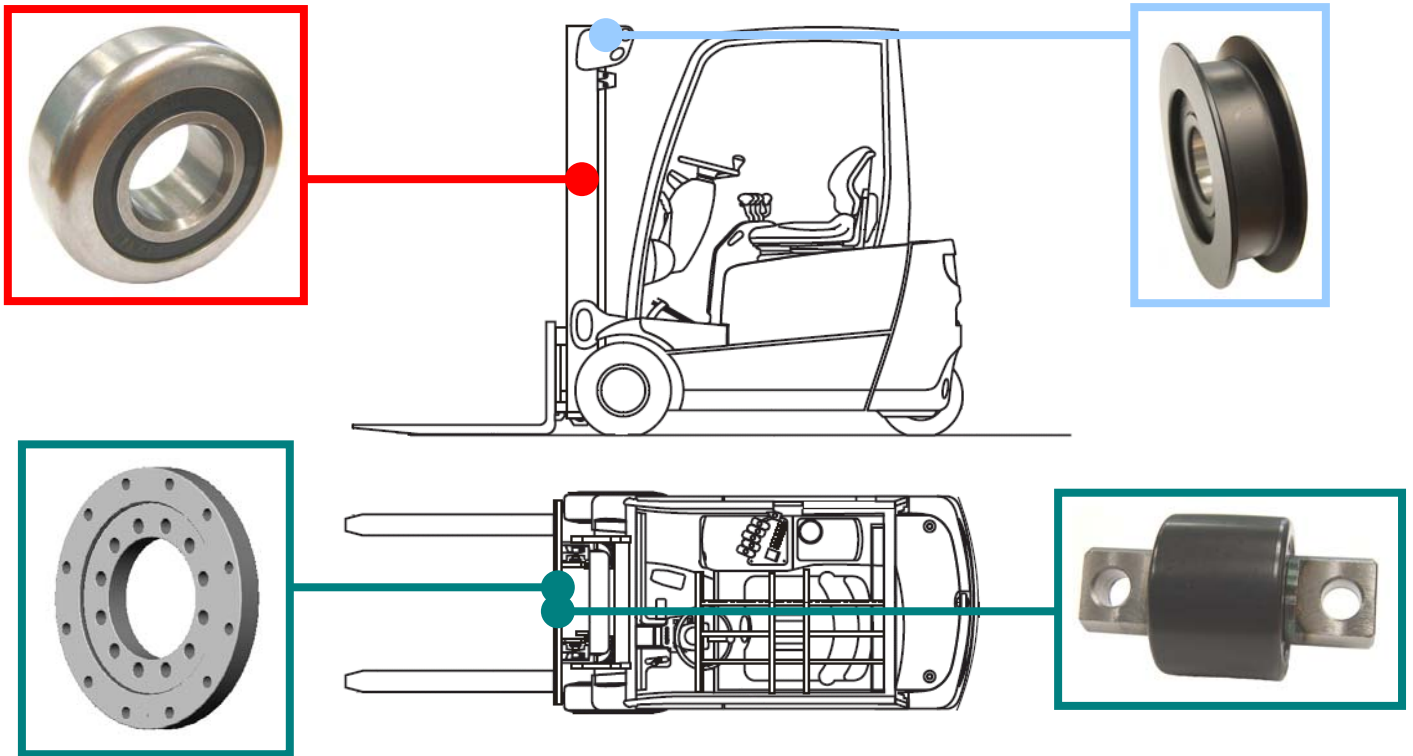

# RANGE OF BEARINGS FOR FORKLIFT TRUCKS AND PALLET TRUCKS

	<u>PAGE</u>
▶ CHAIN GUIDE BEARINGS _____	1
▷ CLASSIFIED BY SHAPE _____	1
▷ CLASSIFIED BY BORE DIAMETER _____	2
▶ MAST GUIDE BEARINGS _____	3
▷ CLASSIFIED BY SHAPE _____	3
▷ CLASSIFIED BY BORE DIAMETER _____	8
▶ BEARINGS FOR FORKS _____	12
▶ POLYURETHANE ROLLERS _____	13
▶ POLYURETHANE WHEELS _____	15

POS. 145

POS. 146

POS.	d	D	D1	B	b	L	<	REFERENCE
145	30	73	66,5	29	19	23,8	20	95-0857-00-145
145	45	106	92,5	46	7,5	47	15	95-1487-00-145
145	45	110	100	45	38	46	30	95-1488-00-145
146	35	109	90	30	20	21	30	95-1377-0B-146
146	40	110	95	36	26	23	22	95-1014-00-146
146	40	118	100	37,5	29	23	22	95-1198-00-146
146	45	123	106	44	32	25	30	95-1378-0A-146
146	45	138	116	36	25	25	30	95-1379-0A-146