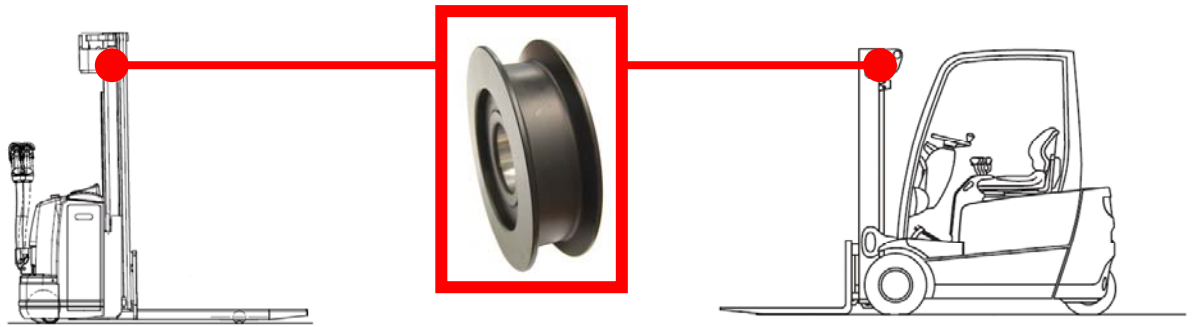

# RANGE OF BEARINGS FOR FORKLIFT TRUCKS AND PALLET TRUCKS

	<u>PAGE</u>
▶ CHAIN GUIDE BEARINGS _____	1
▷ CLASSIFIED BY SHAPE _____	1
▷ CLASSIFIED BY BORE DIAMETER _____	2
▶ MAST GUIDE BEARINGS _____	3
▷ CLASSIFIED BY SHAPE _____	3
▷ CLASSIFIED BY BORE DIAMETER _____	8
▶ BEARINGS FOR FORKS _____	12
▶ POLYURETHANE ROLLERS _____	13
▶ POLYURETHANE WHEELS _____	15

POS. 145

POS. 146

POS.	d	D	D1	B	b	L	<	REFERENCE
145	30	73	66,5	29	19	23,8	20	95-0857-00-145
145	45	106	92,5	46	7,5	47	15	95-1487-00-145
145	45	110	100	45	38	46	30	95-1488-00-145
146	35	109	90	30	20	21	30	95-1377-0B-146
146	40	110	95	36	26	23	22	95-1014-00-146
146	40	118	100	37,5	29	23	22	95-1198-00-146
146	45	123	106	44	32	25	30	95-1378-0A-146
146	45	138	116	36	25	25	30	95-1379-0A-146