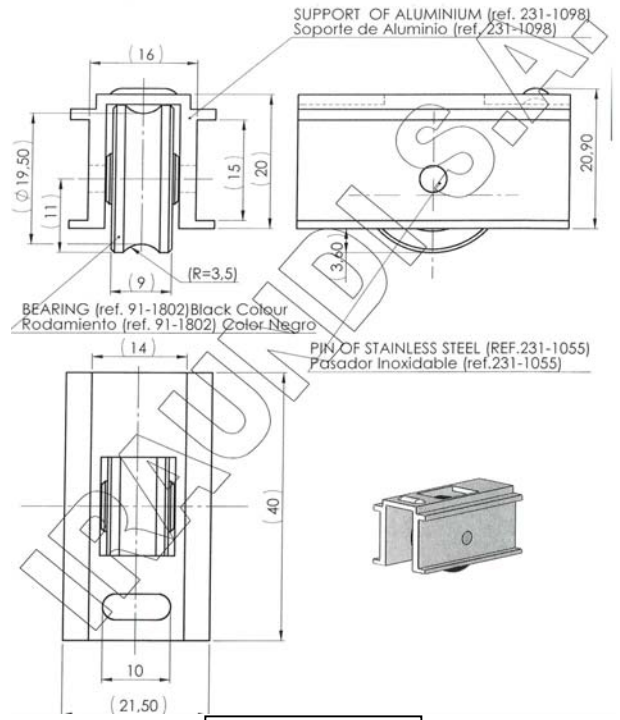

85-0307-00