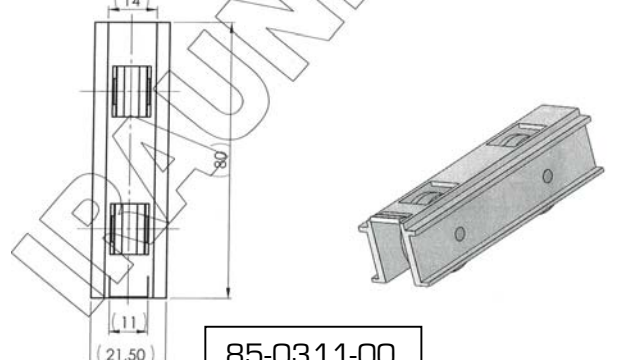

85-0311-00