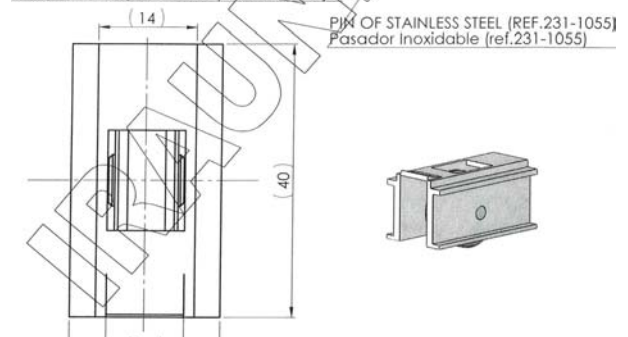

SUPPORT OF ALUMINIUM (ref. 231-1056)
Soporte de Aluminio (ref. 231-1056)

PIN OF STAINLESS STEEL (REF.231-1055)
Pasador Inoxidable (ref.231-1055)

BEARING (ref. 91-1801) Orange Colour
Rodamiento (ref. 91-1801) Color Naranja

85-0309-00