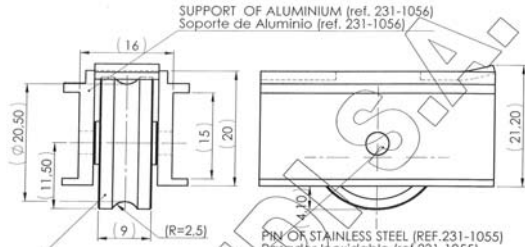

85-0308-00