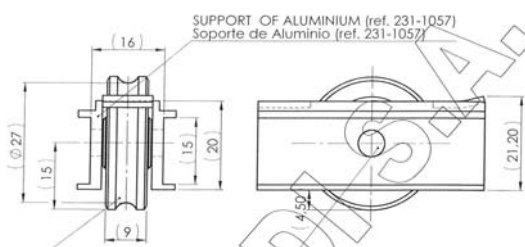

85-0310-00