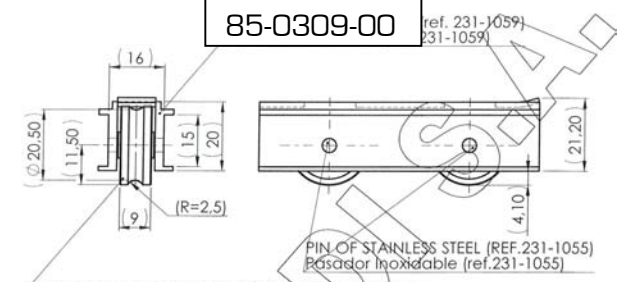

85-0311-00