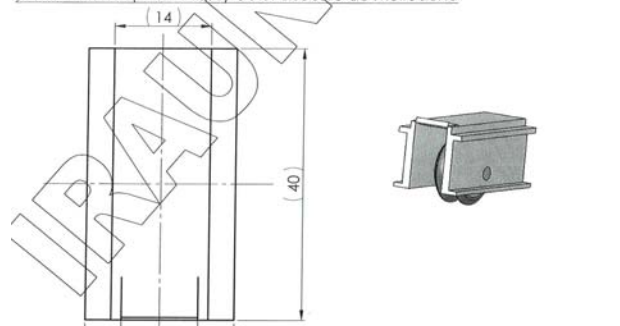

85-0307-00