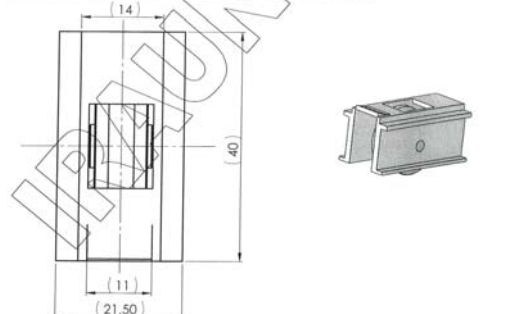

85-0308-00