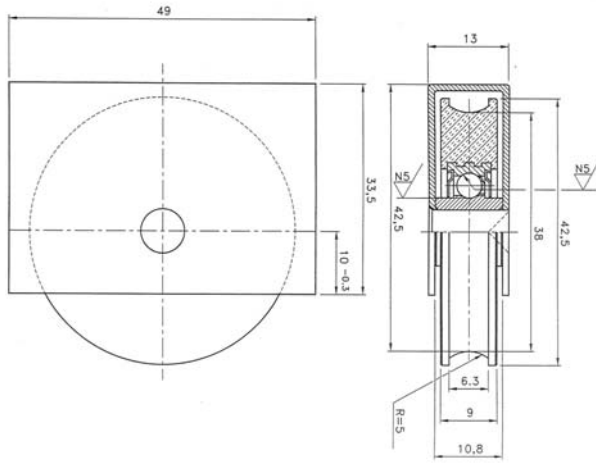

85-0306-00

85-0016-00