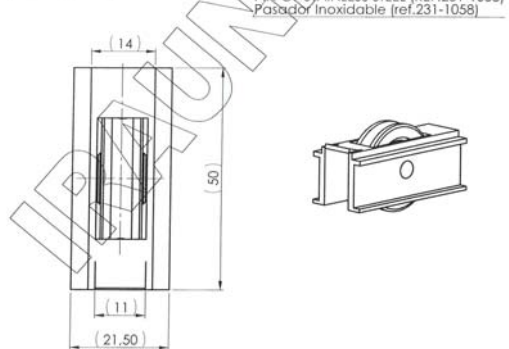

85-0310-00