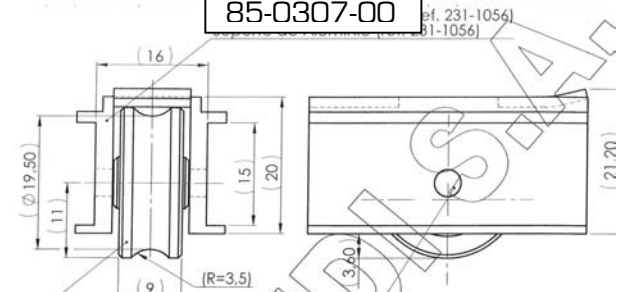

SUPPORT OF ALUMINIUM (ref. 231-1056)
Soporte de Aluminio (ref. 231-1056)

PIN OF STAINLESS STEEL (REF.231-1055)
Pasador Inoxidable (ref.231-1055)

BEARING (ref. 91-1801) Orange Colour
Rodamiento (ref. 91-1801) Color Naranja